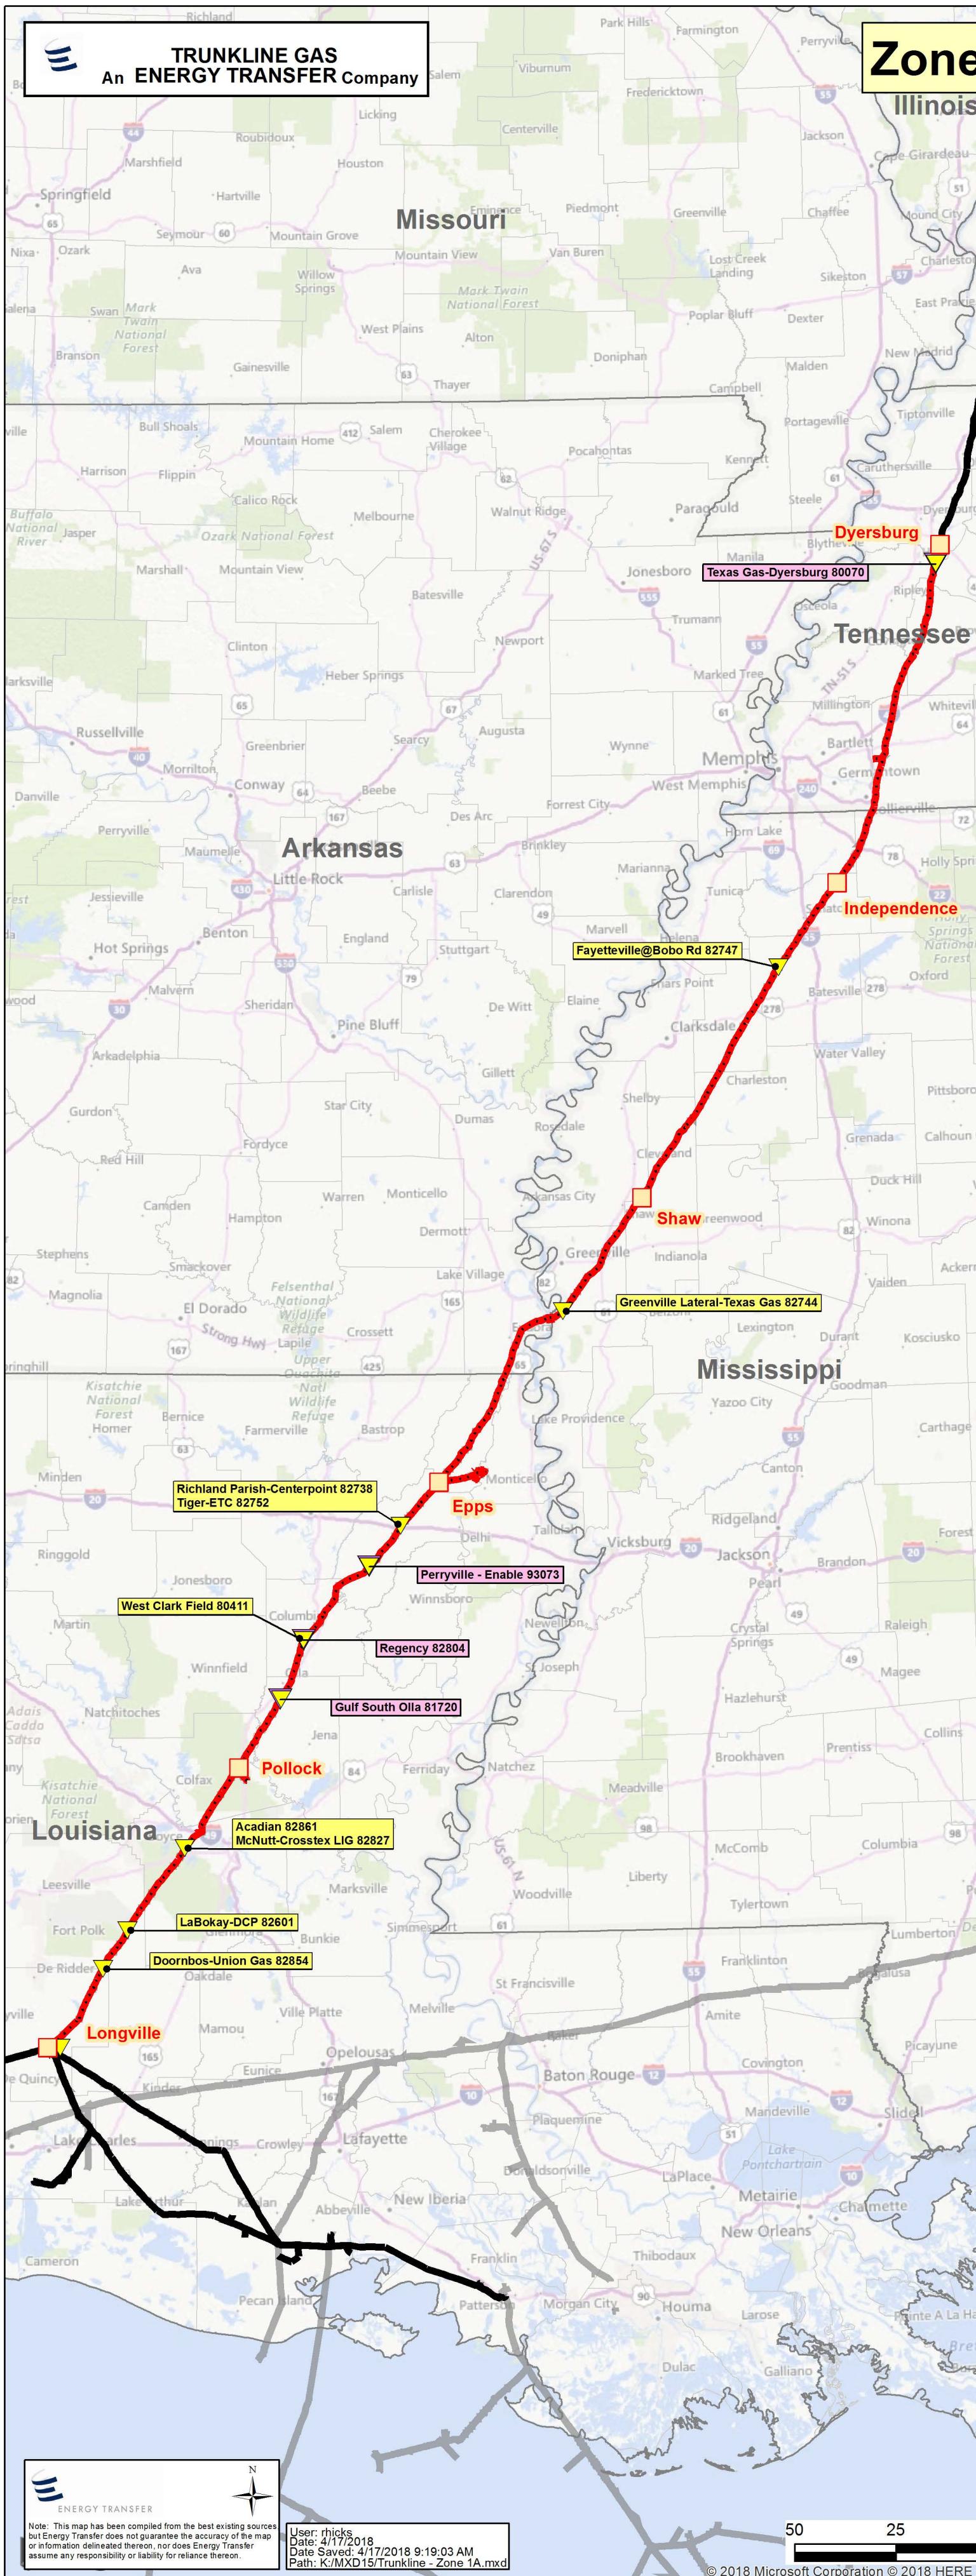

TRUNKLINE GAS
An ENERGY TRANSFER Company

Zone 1A Map

TRUNKLINE GAS CO 4/17/2018

- Compressor Stations
- ▲ Delivery Points
- ▼ Bi-Directional
- ▼ Receipt Points
- Zone 1A
- Trunkline Gas Company
- Other ETP Assets

ENERGY TRANSFER
Note: This map has been compiled from the best existing sources but Energy Transfer does not guarantee the accuracy of the map or information delineated thereon, nor does Energy Transfer assume any responsibility or liability for reliance thereon.