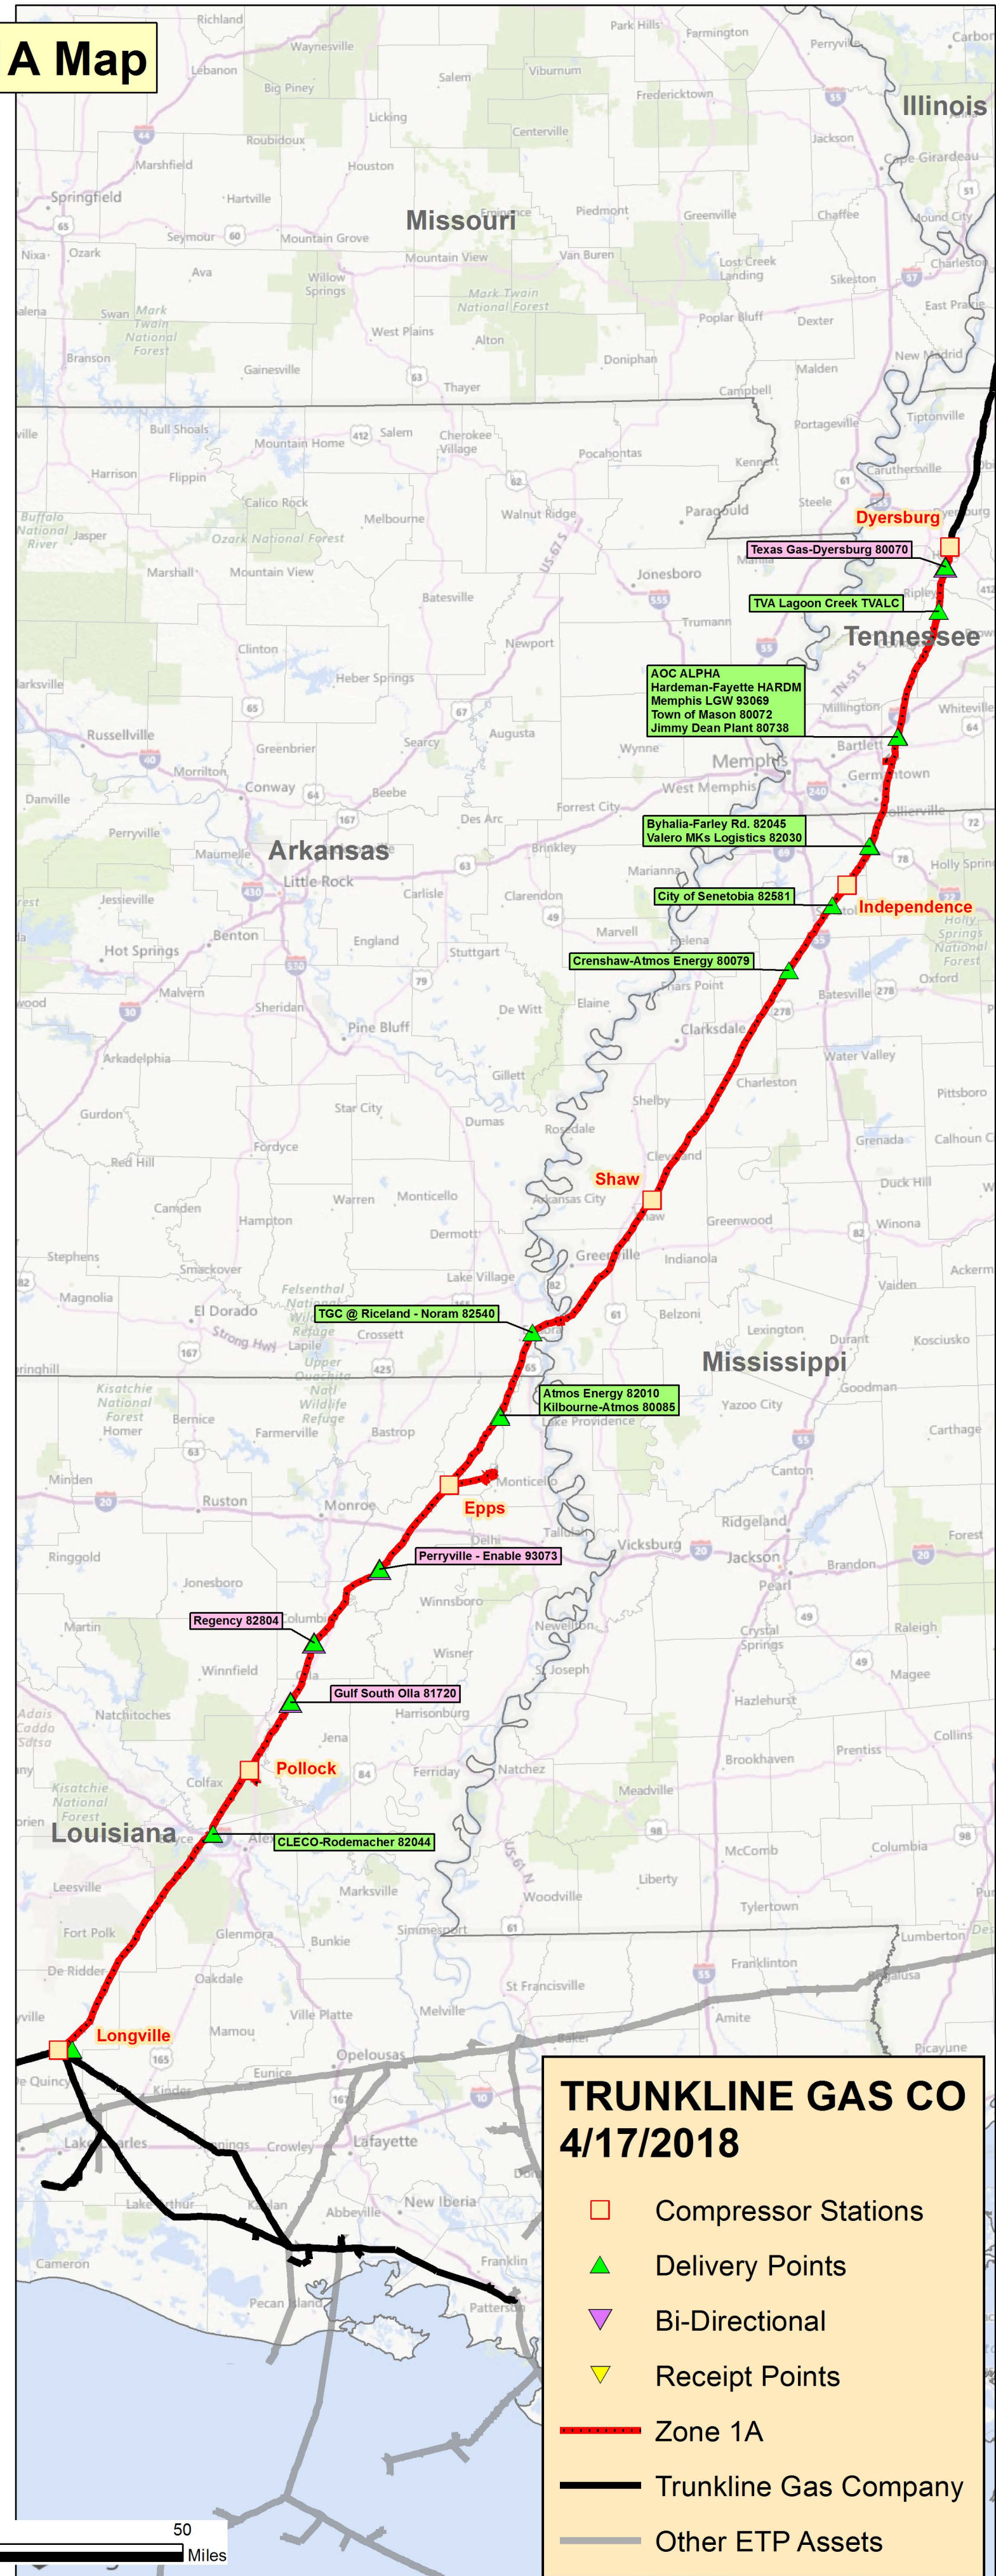

TRUNKLINE GAS
An ENERGY TRANSFER Company

Zone 1A Map

TRUNKLINE GAS CO 4/17/2018

- Compressor Stations
- ▲ Delivery Points
- ▼ Bi-Directional
- ▼ Receipt Points
- Zone 1A
- Trunkline Gas Company
- Other ETP Assets

ENERGY TRANSFER
Note: This map has been compiled from the best existing sources but Energy Transfer does not guarantee the accuracy of the map or information delineated thereon, nor does Energy Transfer assume any responsibility or liability for reliance thereon.